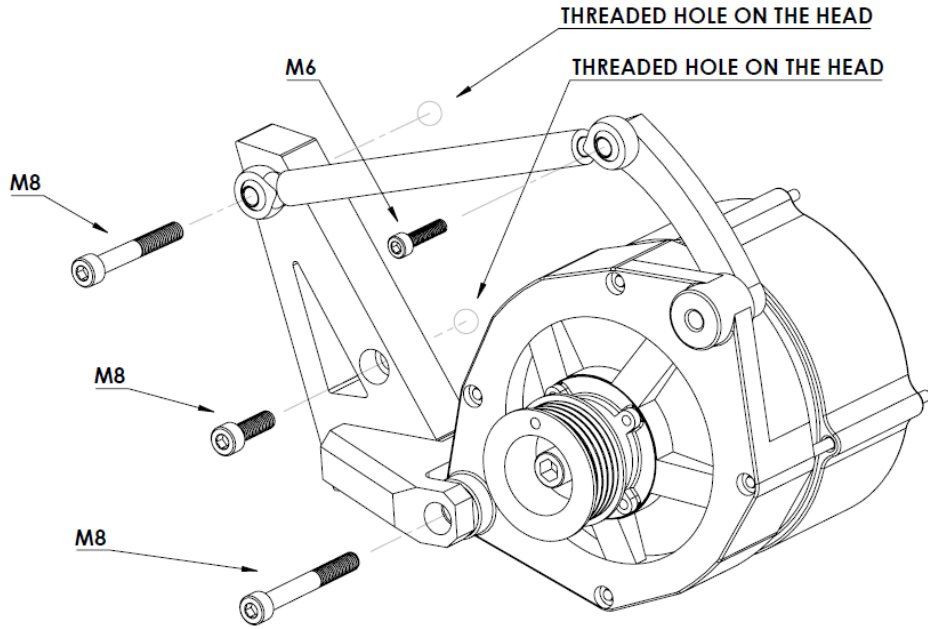

ALTERNATOR BRACKET INSTALLATION

NOTE: Bracket must be used with cylinder heads that have accessory bolt heads.

9/16 Hex Bolt
NOTE: Comes with alternator